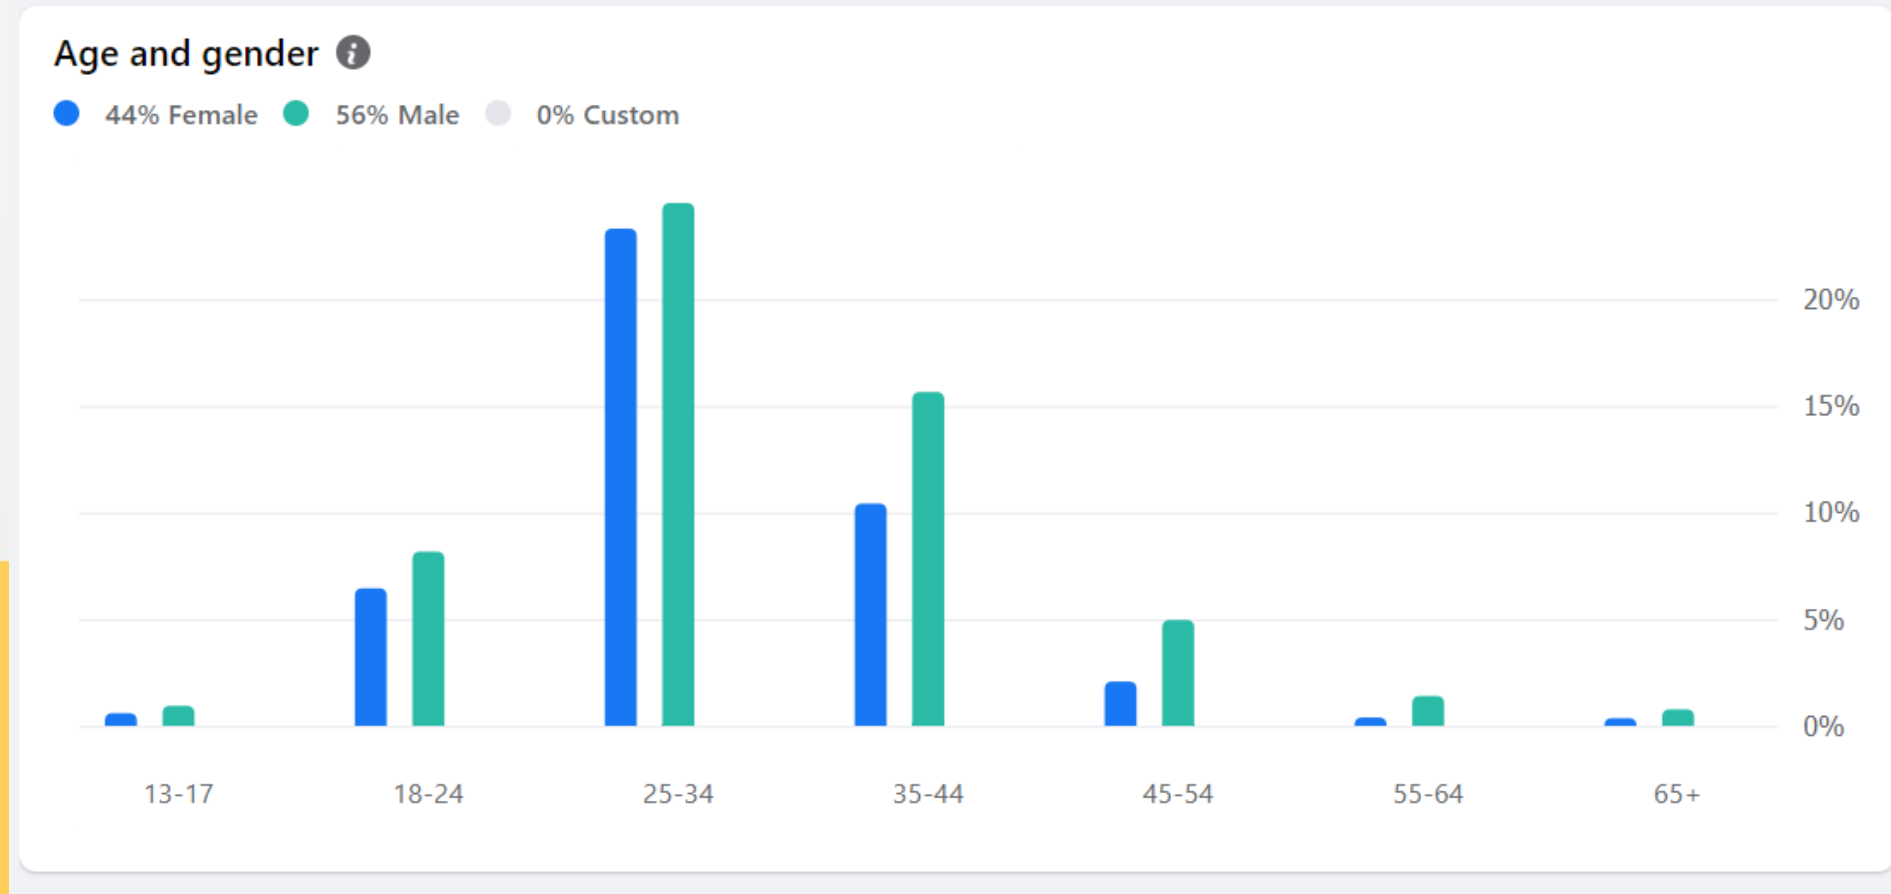

Audience : Facebook Group : Vivo Thailand (Club)

vivo thailand (club)

Public group · 80.0K members

Target Group (Power Of Purchase)

Age :25-34 (No.1)

Age: 35-44 (No.2)

Audience : Facebook Group : Vivo Thailand (Club) Member > 80K